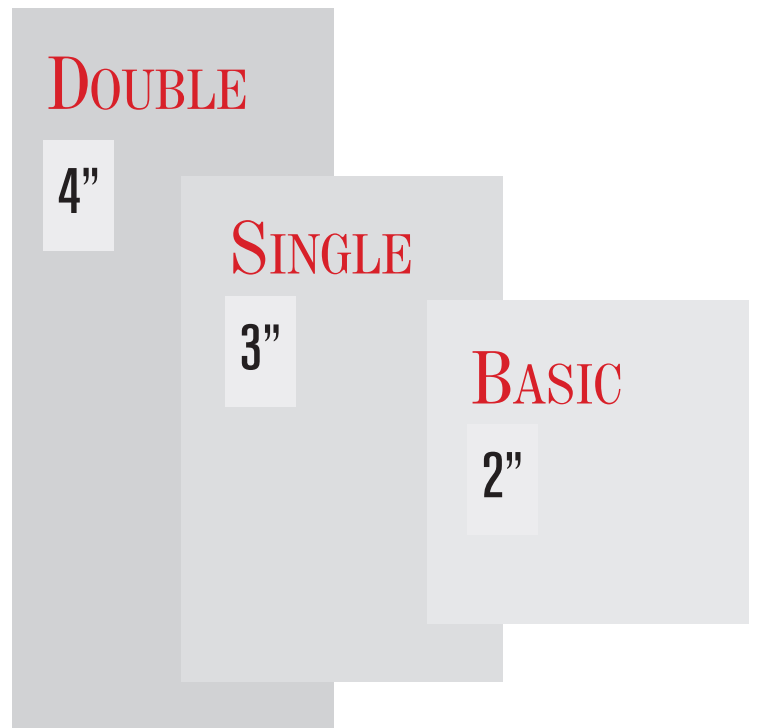

WISCONSIN BUILDER

	Size	Price
Basic	1 column x 2"	\$795
Single	1 column x 3"	\$955
Double	1 column x 4"	\$1195

ALL RATES ARE FOR 52 WEEKS
ADS INCLUDE 4-COLOR

Package Rates for *The Daily Reporter and Wisconsin Builder*

	Size	Price
Basic	1 column x 2"	\$915
Single	1 column x 3"	\$1485
Double	1 column x 4"	\$1855

ALL RATES ARE FOR 52 WEEKS
ADS INCLUDE 4-COLOR IN WISCONSIN BUILDER

Creative Services

Need design direction? Let our creative professionals work for you.